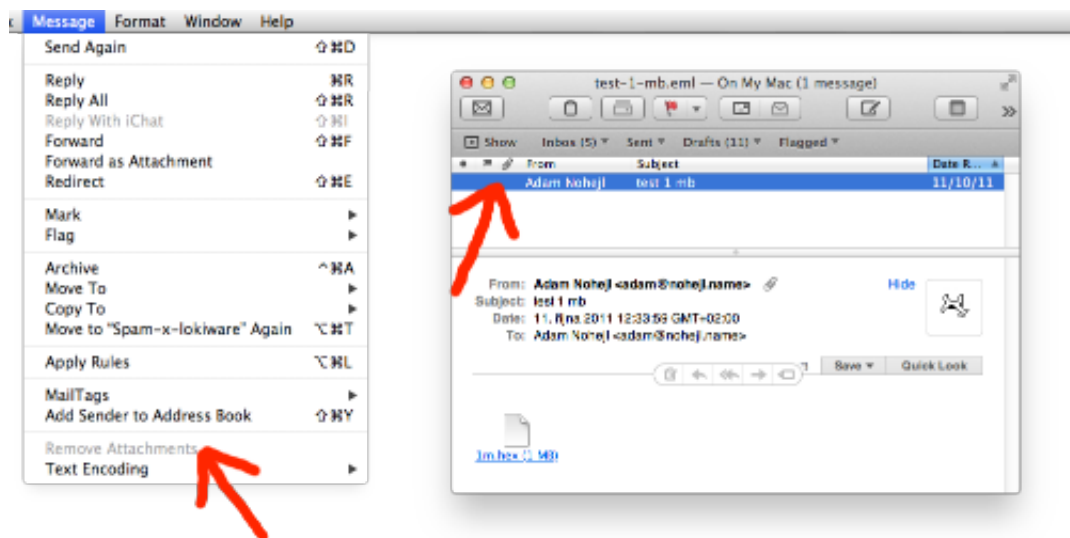

Free Download

[Icon Mail For Mac](#)

[Icon Mail For Mac](#)

Free Download

Keep the background simple and avoid transparency Make sure your icon is opaque, and don't clutter the background.. Simply add the accounts—such as iCloud, Exchange, Google, school, work, or other—you want to use in Mail.

1. [icon mail](#)
2. [iconmeals coupon](#)
3. [iconmeals pbj](#)

Beginning with version 1908, you can search for icons by using the box near the top left corner.

icon mail

icon mail, icon mail png, iconmeals, icon mail font awesome, icon nails, icon email vector, icon mail svg, icon mailbox, icon mail css, icon mail word, iconmeals discount code, iconmeals reddit, iconmeals pbj, iconmeals review [Can You Subpoena Casino Records](#)

Your icon is the first opportunity to communicate, at a glance, your app's purpose.. Take time to design a beautiful and engaging abstract icon that artistically represents your app's purpose.. Find a single element that captures the essence of your app and express that element in a simple, unique shape.. Use the Mail app to send, receive, and manage email for all of your email accounts in one location.. Add details cautiously If an icon's content or shape is overly complex, the details can be hard to discern, especially at smaller sizes. [Free Bead Tool Software](#)