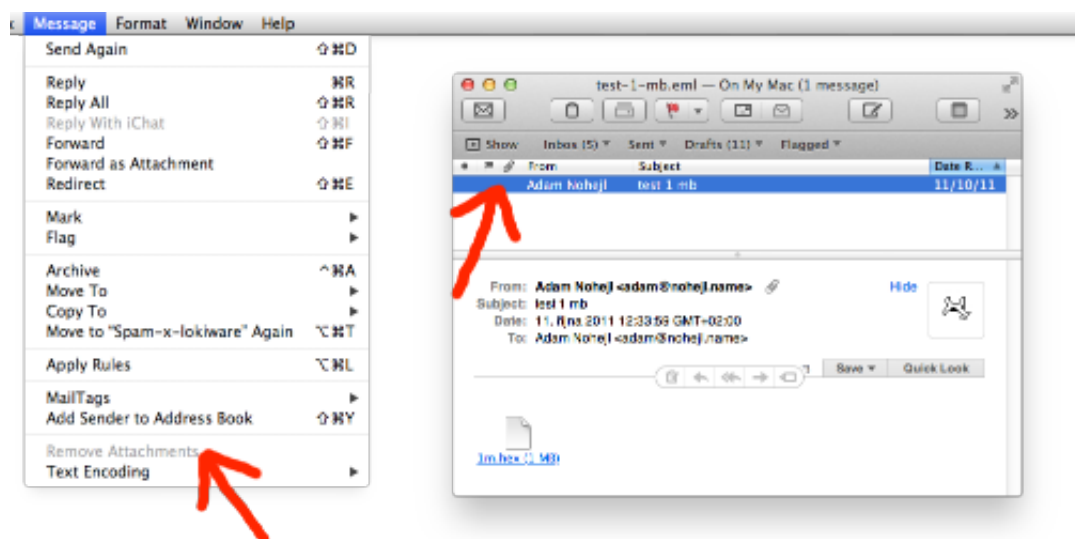

Free Download

[Icon Mail For Mac](#)

[Icon Mail For Mac](#)

Free Download

Keep the background simple and avoid transparency Make sure your icon is opaque, and don't clutter the background.. Simply add the accounts—such as iCloud, Exchange, Google, school, work, or other—you want to use in Mail.

1. [icon mail](#)
2. [iconmeals coupon](#)
3. [iconmeals pbj](#)

Beginning with version 1908, you can search for icons by using the box near the top left corner.

icon mail

icon mail, icon mail png, iconmeals, icon mail font awesome, icon nails, icon email vector, icon mail svg, icon mailbox, icon mail css, icon mail word, iconmeals discount code, iconmeals reddit, iconmeals pbj, iconmeals review [Can You Subpoena Casino Records](#)

Your icon is the first opportunity to communicate, at a glance, your app's purpose.. Take time to design a beautiful and engaging abstract icon that artistically represents your app's purpose.. Find a single element that captures the essence of your app and express that element in a simple, unique shape.. Use the Mail app to send, receive, and manage email for all of your email accounts in one location.. Add details cautiously If an icon's content or shape is overly complex, the details can be hard to discern, especially at smaller sizes. [Free Bead Tool Software](#)